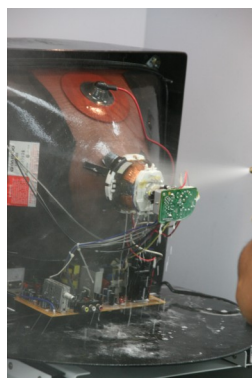

(Television)