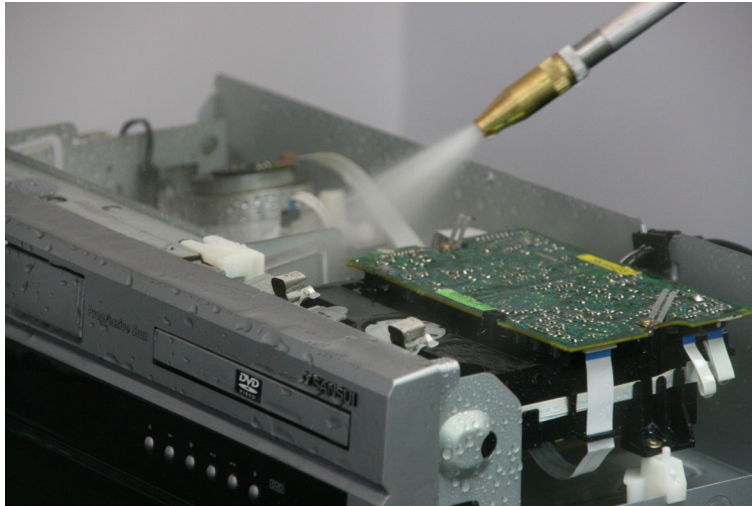

ONSITE TRAINING

ONSITE TRAINING FROM IICRC CERTIFIED TECHNICIAN TIM JACKSON

We had the opportunity to host training to maintain our Technicians up to date on the latest cleaning techniques and technology. Omegasonics Electronic Cleaning Station, Electronic Drying. The eight hour course is a IICRC credited course taught by Tim Jackson.